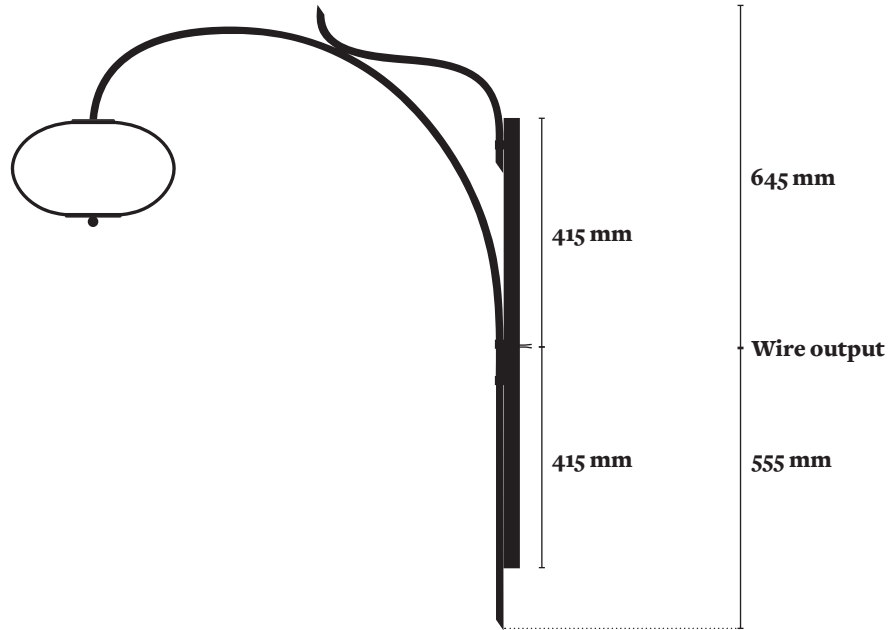

Dimensions

H. 1200 mm
W. 320 mm
7,6 kg

Glass dimensions

H. 190 mm
W. 320 mm

Light source

1 x Led G9 / Max.10W.220V.

Certifications

CE Conformity

Class 2

IP20

Notes

• **Custom sizes & finishes available on request**

- As our lamps are handcrafted, dimensions, finishes and glass color may vary slightly from one model to another
- Bulb not provided

Thread guard dimensions

H. 830 mm
W. 60 mm

Electrical connection options

Cable integrated in the thread guard

Visible cable

Visible cable and switch

Wire output dimensions

For cable integrated in the thread guard

Mounting plate dimensions

For wire output and wall mounting holes