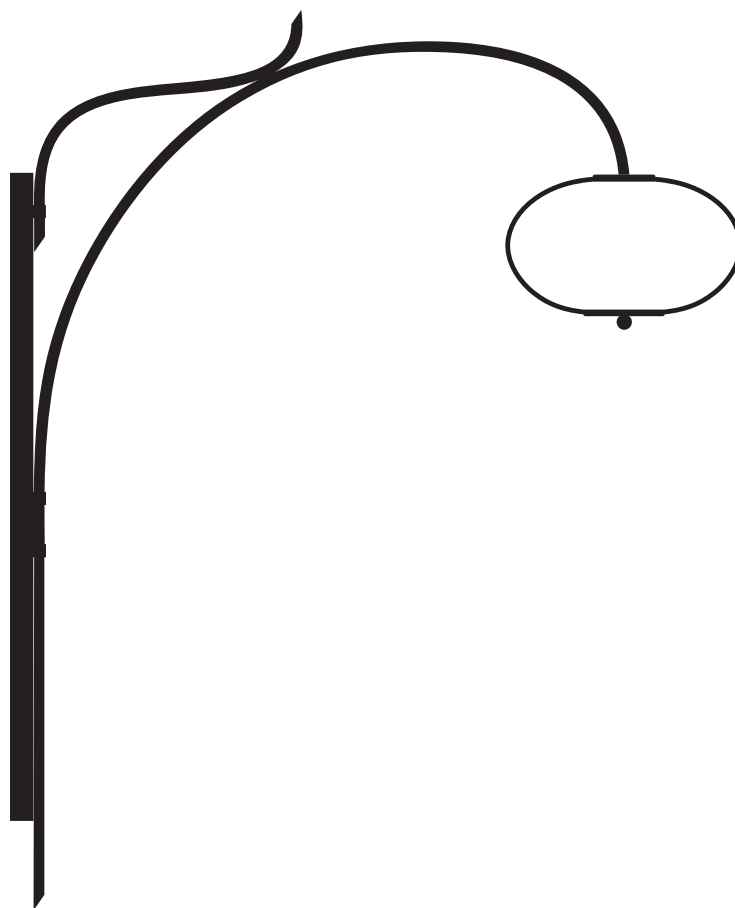

Product
Sheet

Delivery delays
8 weeks

Materials

Solid brass, mouth-blown glass sculpted with a diamond saw

Available finishes

 Brass	Polished lacquered Polished unlacquered	Brushed
 Nickel-plated brass	Polished lacquered	Brushed
 Copper-plated brass	Polished lacquered Polished unlacquered	Brushed
 Gunmetal Graphite		
 Gunmetal Bronze		

Available colors
For the tube

 Black	 Red wine	 Papyrus
 Mustard yellow	 Green pine	 Red brick

Available colors
For the glass

 Enamel Soft White	 Rich Grey	 Opale Grey	 Lemon
 Mustard Yellow	 Soft Rose	 Jade Green	

Dimensions

H. 1200 mm
W. 320 mm
7,6 kg

Glass dimensions

H. 190 mm
W. 320 mm

Light source

1 x Led G9 / Max.10W.220V.

Certifications

CE Conformity

H. 830 mm
W. 60 mm

Electrical connection options

Cable integrated in the thread guard

Visible cable

Visible cable and switch

Wire output dimensions

For cable integrated in the thread guard

Mounting plate dimensions