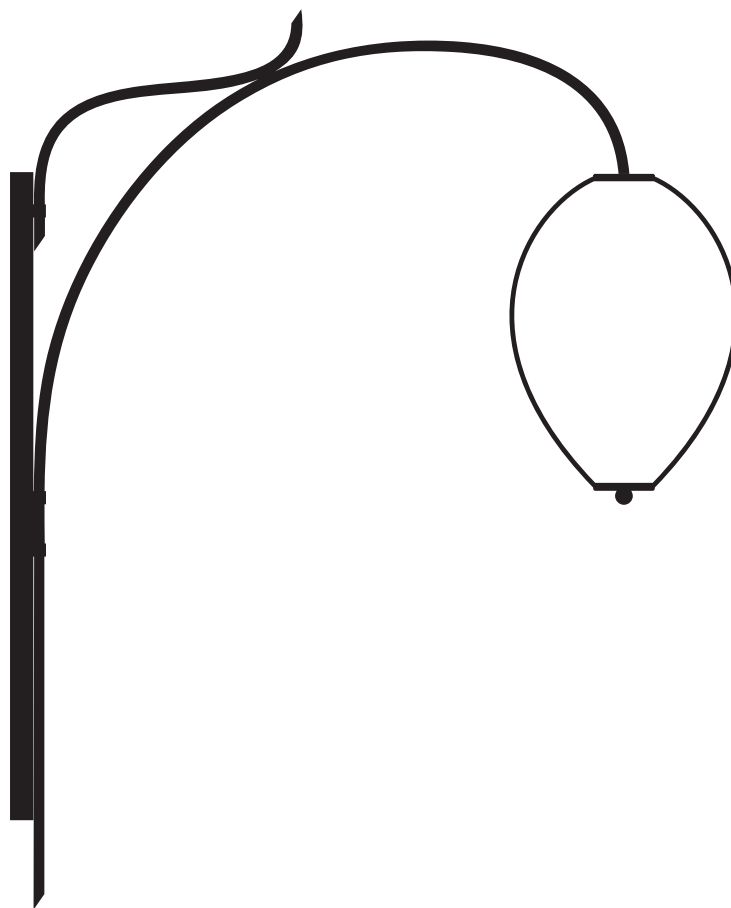

Product
Sheet

Delivery delays
8 to 10 weeks

Materials

Solid brass, mouth-blown glass carved with a diamond saw

Available finishes

 Brass	Polished lacquered Polished unlacquered	Brushed
 Nickel-plated brass	Polished lacquered	Brushed
 Copper-plated brass	Polished lacquered Polished unlacquered	Brushed
 Gunmetal Graphite		
 Gunmetal Bronze		

Dimensions

H. 1340mm
W. 252 mm
6,8 kg

Glass dimensions

H. 350 mm
W. 252 mm

Light source

1 x Led G9 / Max.10W.220V.

Certifications

CE Conformity

H. 980 mm
W. 60 mm

Electrical connection options

Cable integrated in the thread guard

Visible cable

Visible cable and switch

Wire output dimensions

For cable integrated in the thread guard

Mounting plate dimensions