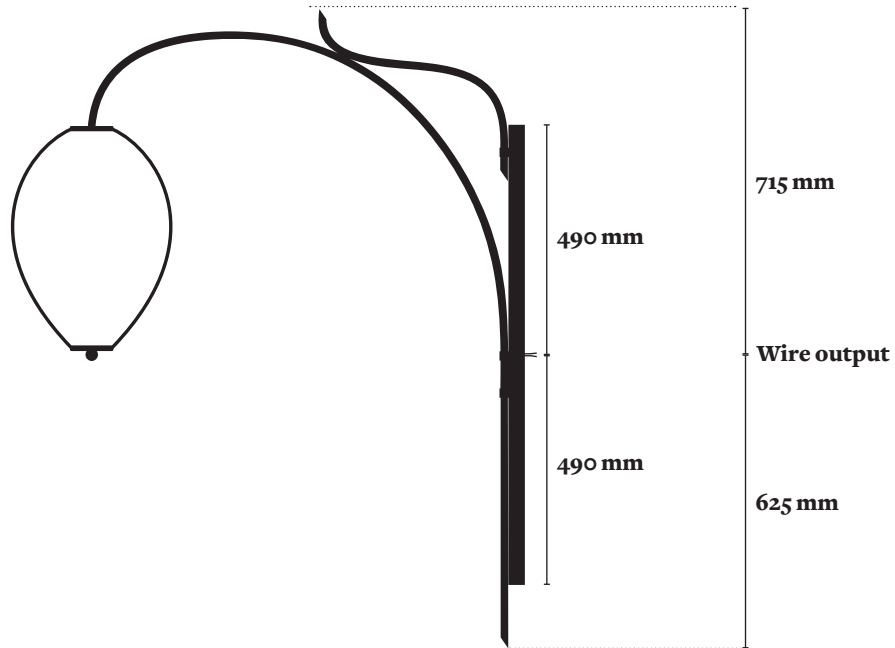

Dimensions

H. 1340mm
W. 252 mm
6,8 kg

Glass dimensions

H. 350 mm
W. 252 mm

Light source

1 x Led G9 / Max.10W.220V.

Certifications

CE Conformity

Class 2

IP20

Notes

• Custom sizes & finishes available on request

- As our lamps are handcrafted, dimensions, finishes and glass color may vary slightly from one model to another
- Bulb not provided

Thread guard dimensions

H. 980 mm
W. 60 mm

Electrical connection options

Cable integrated in the thread guard

Visible cable

Visible cable and switch

Wire output dimensions

For cable integrated in the thread guard

Mounting plate dimensions

For wire output and wall mounting holes