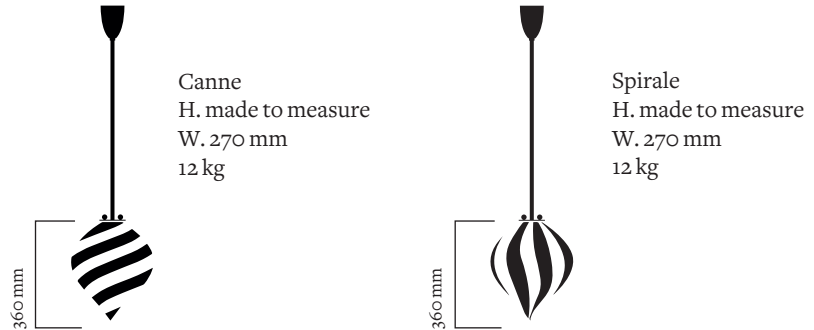

Product
sheet

Delivery delays
8 weeks

Materials Fluted brass, mouth-blown glass

Available finishes

	Brass	Polished-varnished Polished-unvarnished	Brushed
	Nickel-plated brass	Polished-varnished	Brushed
	Copper-plated brass	Polished-varnished Polished-unvarnished	Brushed
	Gun metal Graphite		
	Gun metal Bronze		

Available colors
For the glass

Canne :		Nero Bianco		Blu		Rosa Rosso
		Senape Bianco		Senape Grigio		Viola
Spirale :		Rosa Rosso		Senape		
		Verde		Rosa Blu		

Dimensions

Light sources 1 x Led E27 / T30 - H.185mm / Max.10W. 220V.

Fixing options

Regular thread guard	Plate	Plate
H. 120 mm Ø. 90 mm	H. 4 mm Ø. 150 mm	H. 4 mm Ø. 150 mm