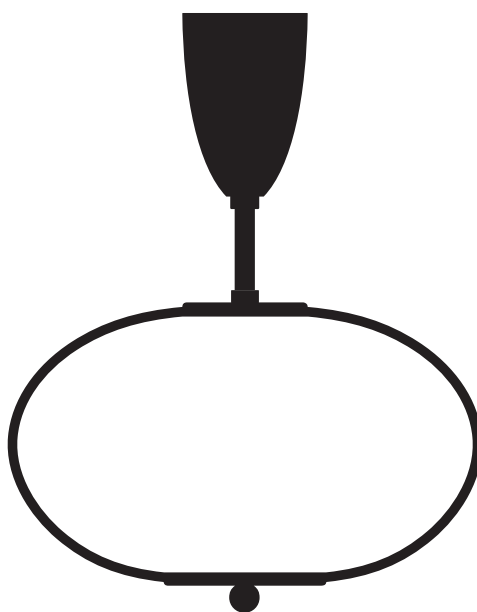

Product  
sheet

**Delivery delays**  
8 weeks

**Matériaux** Solid brass, fluted brass tube, mouth blown glass sculpted with a diamond saw

**Available finishes**

 Brass	Polished lacquered Polished unlacquered	Brushed
 Nickel-plated brass	Polished lacquered	Brushed
 Copper-plated brass	Polished lacquered Polished unlacquered	Brushed
 Gunmetal Graphite		
 Gunmetal Bronze		

**Available colors**  
For the glass

 Enamel Soft White	 Rich Grey	 Opale Grey	 Lemon
 Mustard Yellow	 Soft Rose	 Jade Green	

**Dimensions**

H. 400 mm  
W. 320 mm  
4,7 kg

**Glass dimensions**

H. 190 mm  
W. 320 mm

- As our lamps are handcrafted, dimensions, finishes and glass color may vary slightly from one model to another
- Bulb not provided

**Thread guard dimensions**

H. 110 mm  
Ø. 80 mm