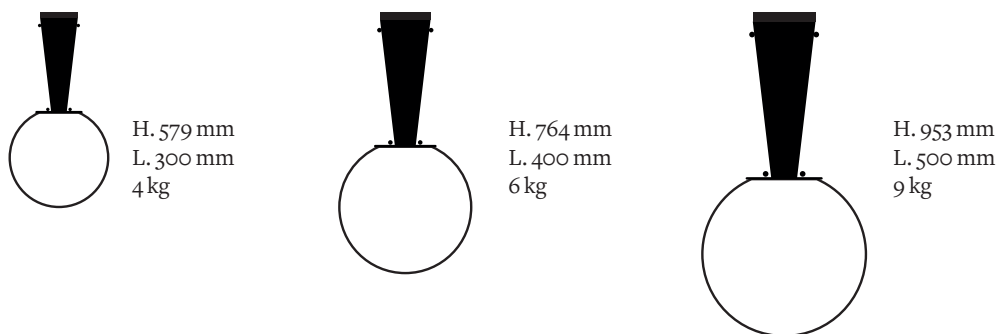

**Delivery delays**  
8 weeks

**Materials** Solid brass, mouth-blown opal glass

**Available finishes**  
For the cupola

 Brass	Polished-varnished Polished-unvarnished	Brushed
 Nickel-plated brass	Polished-varnished	Brushed
 Copper-plated brass	Polished-varnished Polished-unvarnished	Brushed
 Gun metal Graphite		
 Gun metal Bronze		

**Available colours**  
For the cone

 Blu Senza Tempo	 Verde Immaginario
 Rosa da Sogno	 Grigio Enigmatico

**Dimensions**

**Light source** 1 x Led G9 / Max 10 W. 220V

**Certifications** EC Conformity **Class 2** **IP 20**

**Thread guard dimensions**