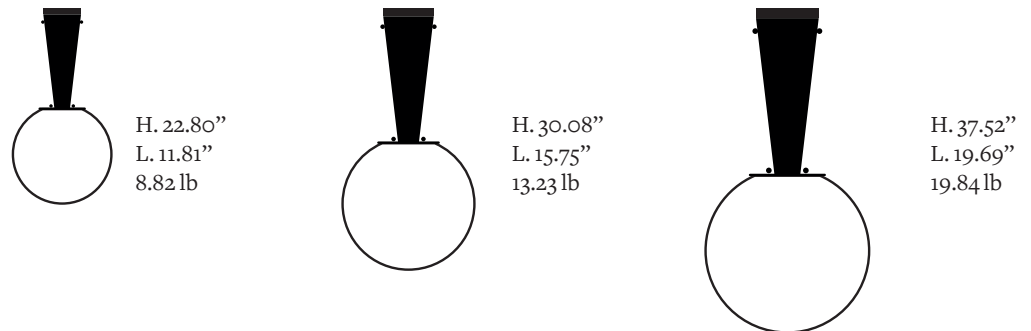

**Delivery delays**  
8 weeks

**Materials** Solid brass, mouth-blown opal glass

**Available finishes**  
For the cupola

 Brass	Polished-varnished Polished-unvarnished	Brushed
 Nickel-plated brass	Polished-varnished	Brushed
 Copper-plated brass	Polished-varnished Polished-unvarnished	Brushed
 Gun metal Graphite		
 Gun metal Bronze		

**Available colours**  
For the cone

 Blu Senza Tempo	 Verde Immaginario
 Rosa da Sogno	 Grigio Enigmatico

**Dimensions**

**Light source** 1 x Led E26 / T30 - H.7,3" / Max.10W. 110V.

**Certifications** UL Listed Components **Class 2** **IP 20**

**Thread guard dimensions**