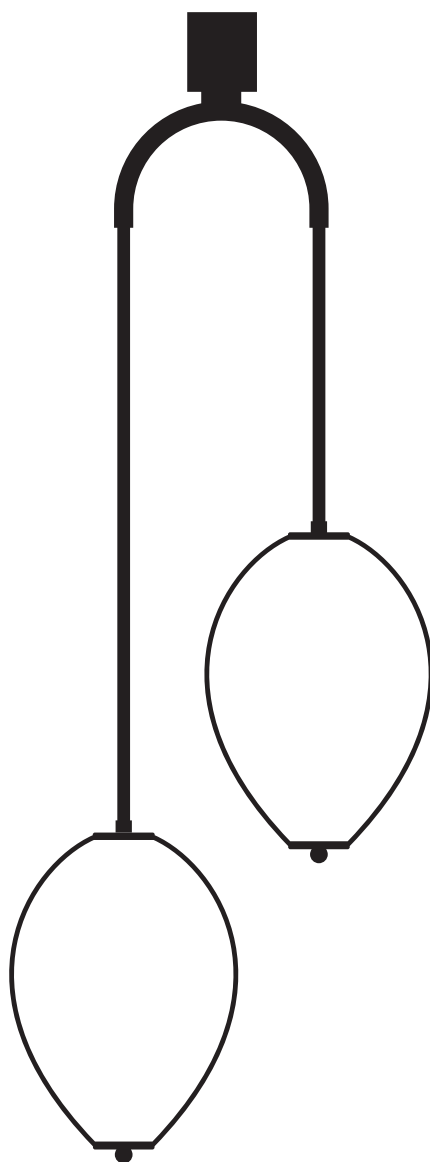

Product
sheet