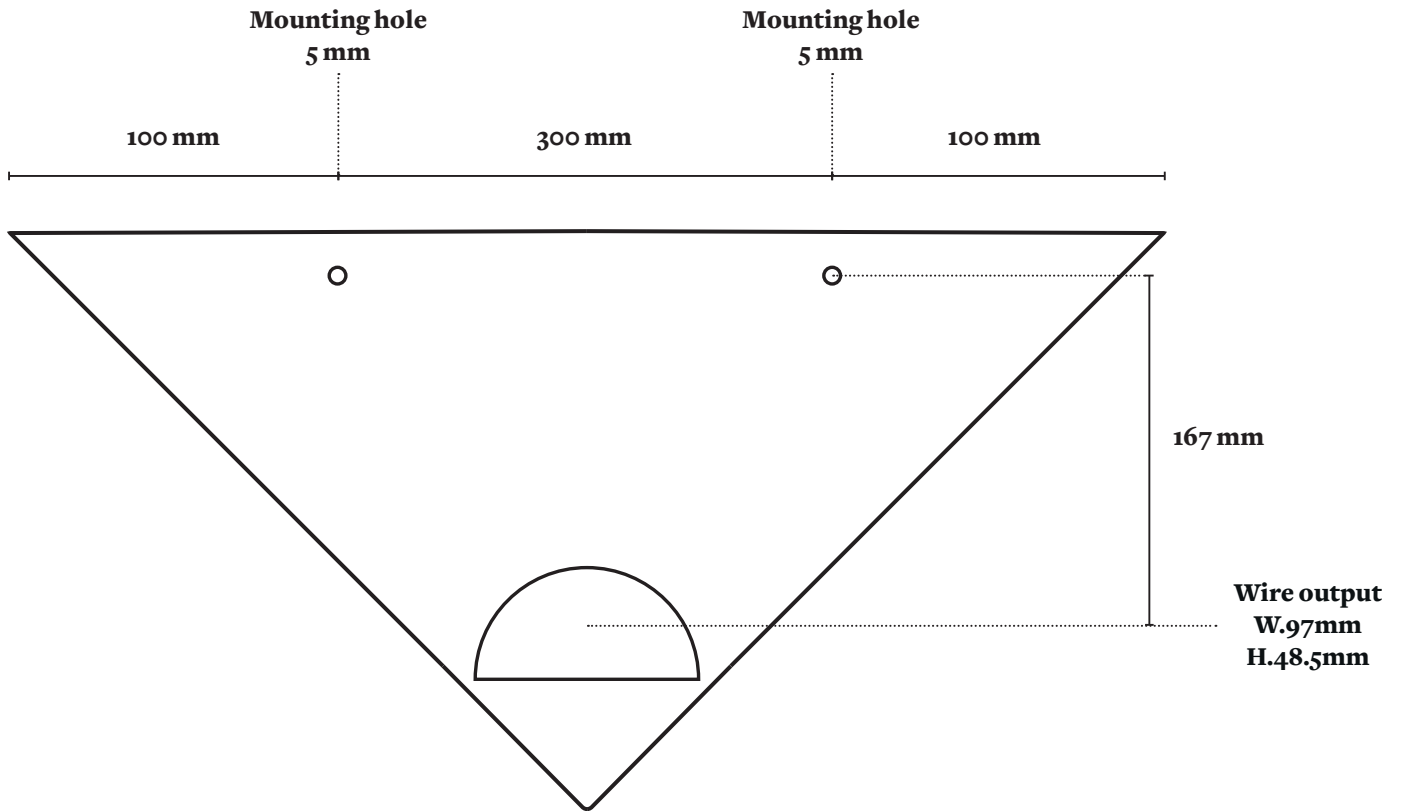

Models

.1

.2

.3

Version 1
H. 250 mm
L. 500 mm
P. 250mm
3 kg

Version 2
H. 200 mm
L. 400 mm
P. 200mm
2 kg

Light sources

2 x Led E14 / Max.10W. 220V

Wire output dimensions
Version 1

Wire output dimensions
Version 2