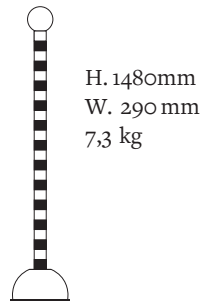

Dimensions

Glass dimensions

D. 130 mm

Light source

1 x Led G9 / Max.10W. 220V

Certifications

CE conformity

Class 2

IP 20

Notes

• **Custom sizes & finishes available on request**

- As our lamps are handcrafted, the dimensions and finishes may vary slightly from one model to another
- Bulb not provided

Electrical connection options

Power cable
Black / 2100 mm

Visible cable without switch

Visible cable with switch