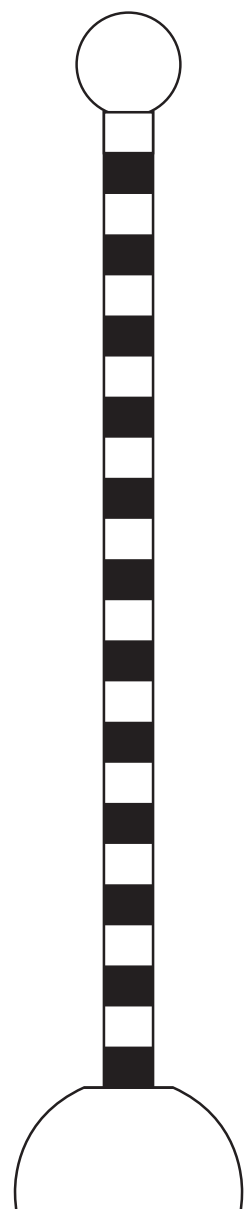

Product
Sheet

Delivery delays
8 weeks

Materials

Brass, aluminium and mouth blown glass

Available finishes

Other finishes available on request

	Charcoal lacquered aluminium	Matte
	Aluminium	Polished
	Brass	Polished lacquered Polished unlacquered
	Copper-plated brass	Polished lacquered Polished unlacquered

Dimensions

Glass dimensions

D. 130 mm

Light source

1 x Led G9 / Max.10W. 220V

Certifications

CE conformity

Class 2

Power cable
Black / 2100 mm

Visible cable without switch

Visible cable with switch