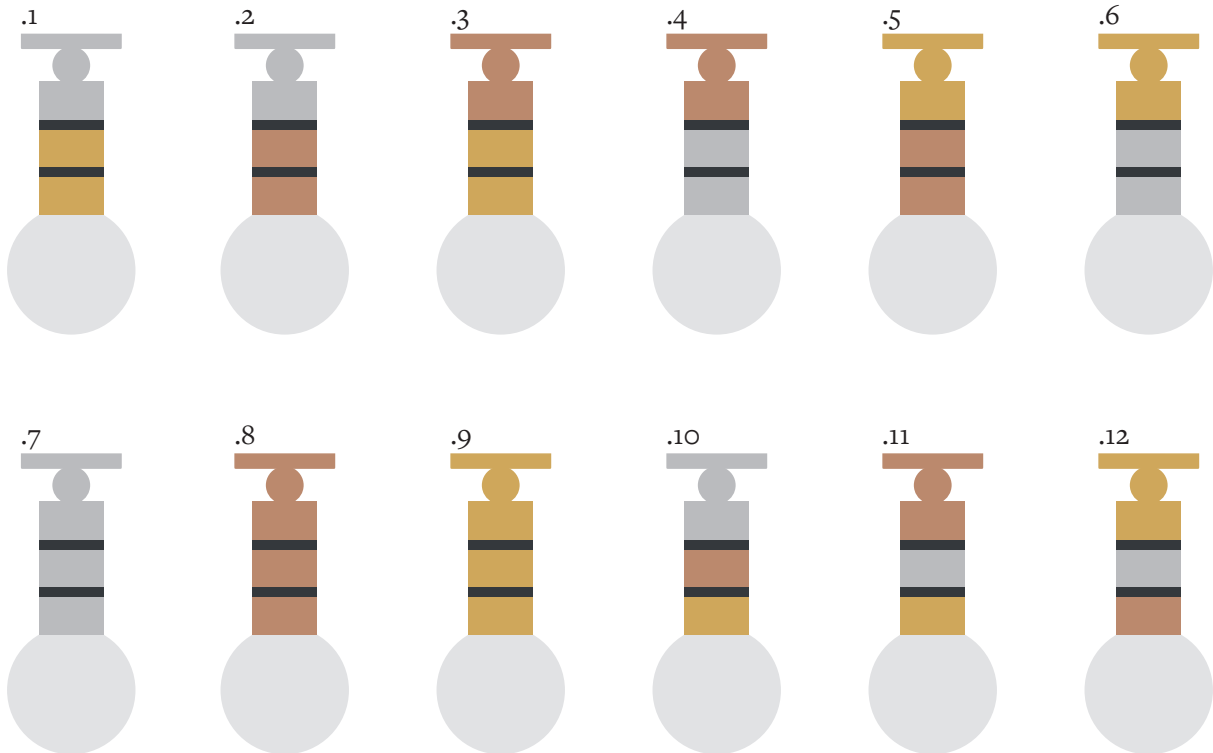

Product  
Sheet

**Delivery delays**  
8 weeks

**Materials**

Solid brass and mouth blown glass

**Available finishes**

Other finishes available on request

 Brass	Polished lacquered Polished unlacquered	Brushed
 Nickel-plated brass	Polished lacquered	Brushed
 Copper-plated brass	Polished lacquered Polished unlacquered	Brushed
 Gunmetal Graphite		
 Gunmetal Bronze		

**Models**

**Dimensions**

H. 280 mm  
W. 120 mm  
1.5 kg

# Ceiling lamp Let's Dance V2 The Grand Show

---

<b>Glass dimensions</b>	D. 120 mm		
<b>Light source</b>	1 x Led G9 / Max.10W. 220V		
<b>Certifications</b>	CE conformity	<b>Class 2</b>	<b>IP 20</b>
<b>Notes</b>	<ul style="list-style-type: none"><li>• <b>Custom sizes &amp; finishes available on request</b></li></ul>	<ul style="list-style-type: none"><li>• As our lamps are handcrafted, the dimensions and finishes may vary slightly from one model to another</li><li>• Bulb not provided</li></ul>	
<b>Thread guard dimensions</b>		H. 15 mm W. 95 mm	