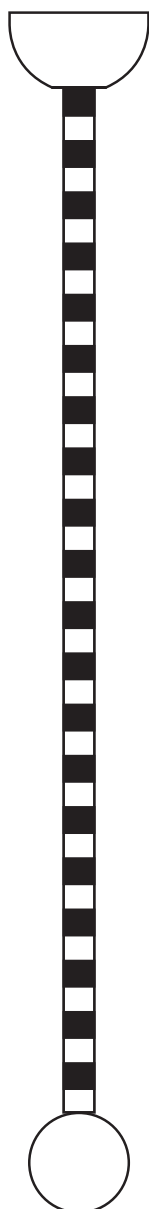

Product  
Sheet

# Product Sheet

# Pendant Highlight

## The Grand Show

**Delivery delays**  
8 weeks

---

**Materials**

Brass, aluminium and mouth blown glass

---

**Available finishes**

Other finishes available on request