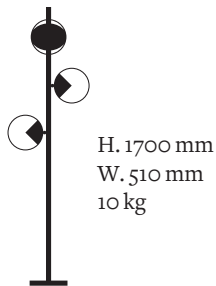

Dimensions

Diameter of glass spheres 220 mm

Light sources 3 x Led G9 / Max.10W. 220V.

Certifications CE conformity **Class 2** **IP 20**

Notes

- **Custom sizes & finishes available on request**
- As our lamps are handcrafted, the dimensions and finishes may vary slightly from one model to another
- Bulbs not provided

Electrical connection options

Power cable :
Black / 2100 mm

Visible cable
without switch

Visible cable
with switch