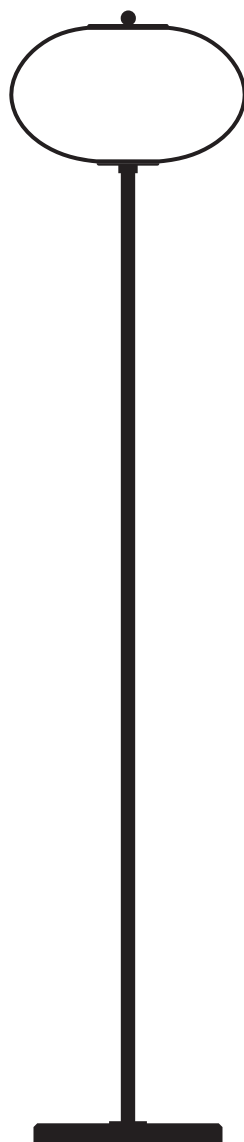

Product
sheet

Delivery delays
8 weeks

Materials

Solid brass, fluted brass tube, mouth blown glass sculpted with a diamond saw

Available finishes

 Brass	Polished lacquered Polished unlacquered	Brushed
 Nickel-plated brass	Polished lacquered	Brushed
 Copper-plated brass	Polished lacquered Polished unlacquered	Brushed
 Gunmetal Graphite		
 Gunmetal Bronze		

Available colors
For the glass

 Enamel Soft White	 Rich Grey	 Opale Grey	 Lemon
 Mustard Yellow	 Soft Rose	 Jade Green	

Dimensions

		
H. 1400 mm W. 320 mm 8 kg	H. 1500 mm W. 320 mm 8,1 kg	H. 1600 mm W. 320 mm 8,2 kg

Glass dimensions

H. 190 mm
W. 320 mm

Light sources

1 x Led G9 / Max.10W.220V.

Certifications

CE Conformity **Class 2** **IP20**

Notes

- **Custom sizes & finishes available on request**
- As our lamps are handcrafted, dimensions, finishes and glass color may vary slightly from one model to another
- Bulb not provided

Electrical connection options

Power cable:
Translucent / 210 cm

Visible cable
without switch

Visible cable
with switch