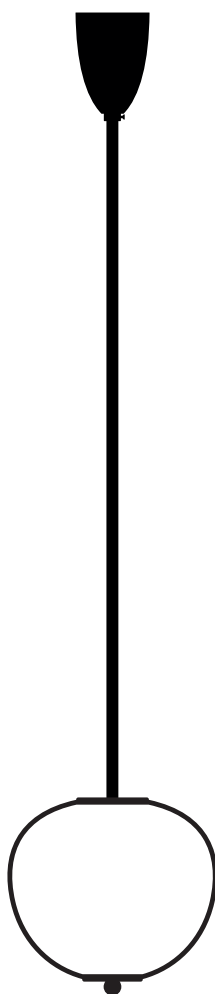

Product
sheet

Delivery delays
8 weeks

Materials Solid brass, fluted brass tube, mouth blown glass sculpted with a diamond saw

Available finishes

 Brass	Polished lacquered Polished unlacquered	Brushed
 Nickel-plated brass	Polished lacquered	Brushed
 Copper-plated brass	Polished lacquered Polished unlacquered	Brushed
 Gunmetal Graphite		
 Gunmetal Bronze		

Available colors
For the glass

 Enamel Soft White	 Rich Grey	 Opale Grey	 Lemon
 Mustard Yellow	 Soft Rose	 Jade Green	

Dimensions

Glass dimensions
H. 229 mm
W. 262 mm

Light source 1 x Led G9 / Max.10W.220V.

Fixing options

Regular thread guard

H. 110 mm
Ø. 80 mm

Plate

H. 4 mm
Ø. 150 mm

Reclining plate

H. 4 mm
Ø. 150 mm