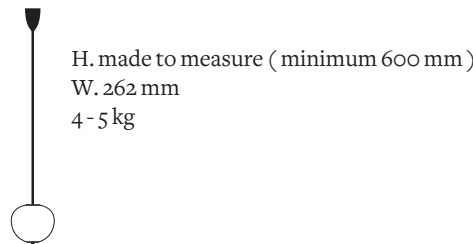

Available colors
For the glass

 Enamel Soft White	 Rich Grey	 Opale Grey	 Lemon
 Mustard Yellow	 Soft Rose	 Jade Green	

Dimensions

Glass dimensions
H. 229 mm
W. 262 mm

Light source 1 x Led G9 / Max.10W.220V.

Fixing options

Regular thread guard

H. 110 mm
Ø. 80 mm

Plate

H. 4 mm
Ø. 150 mm

Reclining plate

H. 4 mm
Ø. 150 mm