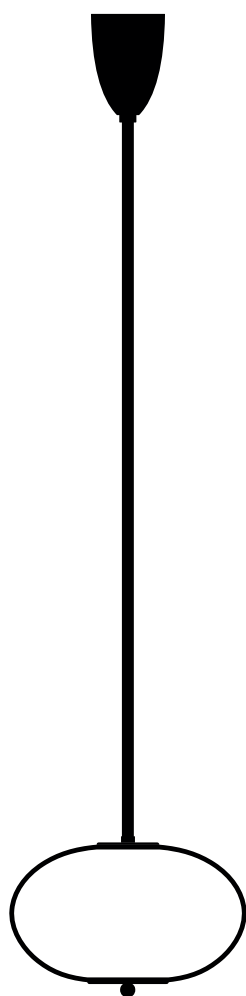

Product
sheet

Delivery delays
8 weeks

Materials Solid brass, fluted brass tube, mouth blown glass sculpted with a diamond saw

Available finishes

 Brass	Polished lacquered Polished unlacquered	Brushed
 Nickel-plated brass	Polished lacquered	Brushed
 Copper-plated brass	Polished lacquered Polished unlacquered	Brushed
 Gunmetal Graphite		
 Gunmetal Bronze		

Available colors
For the glass

 Enamel Soft White	 Rich Grey	 Opale Grey	 Lemon
 Mustard Yellow	 Soft Rose	 Jade Green	

Dimensions

Glass dimensions

H. 190 mm
W. 320 mm

Light source

1 x Led G9 / Max.10W.220V.

Fixing options

Regular thread guard

H. 110 mm
Ø. 80 mm

Plate

H. 4 mm
Ø. 150 mm

Reclining plate

H. 4 mm
Ø. 150 mm