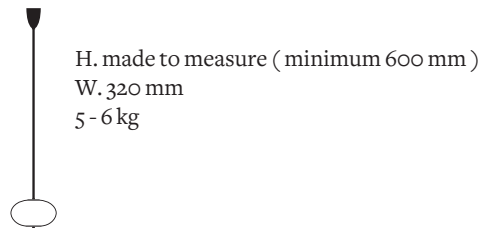

Available colors
For the glass

 Enamel Soft White	 Rich Grey	 Opale Grey	 Lemon
 Mustard Yellow	 Soft Rose	 Jade Green	

Dimensions

Glass dimensions

H. 190 mm
W. 320 mm

Light source

1 x Led G9 / Max.10W.220V.

Fixing options

Regular thread guard

H. 110 mm
Ø. 80 mm

Plate

H. 4 mm
Ø. 150 mm

Reclining plate

H. 4 mm
Ø. 150 mm