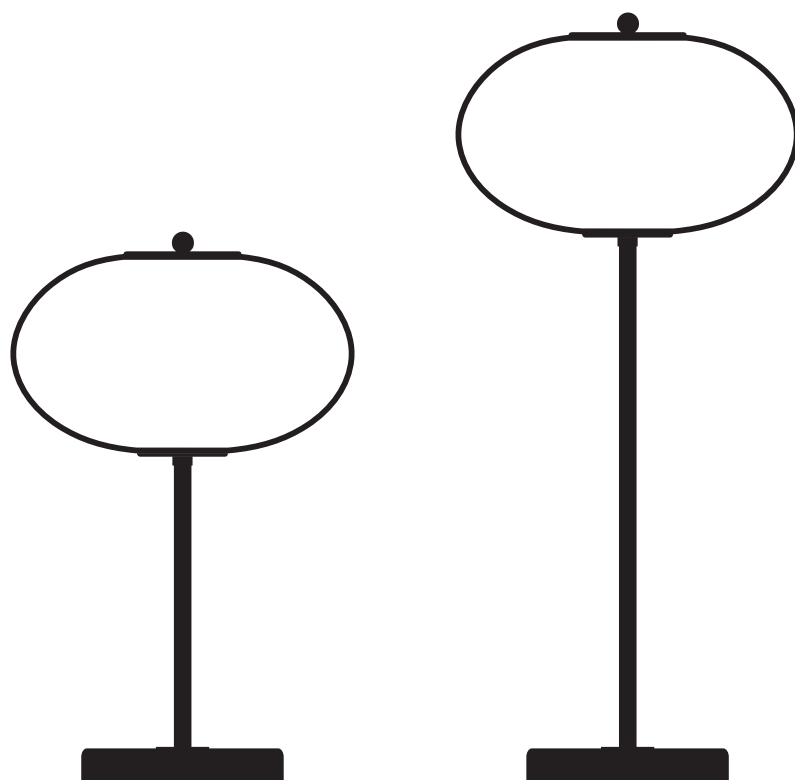

Product
sheet

Delivery delays
8 weeks

Materials Solid brass, fluted brass tube, mouth blown glass sculpted with a diamond saw

Available finishes

 Brass	Polished lacquered	Brushed
	Polished unlacquered	
 Nickel-plated brass	Polished lacquered	Brushed
 Copper-plated brass	Polished lacquered	Brushed
	Polished unlacquered	
 Gunmetal Graphite		
 Gunmetal Bronze		

Available colors
For the glass

 Enamel Soft White	 Rich Grey	 Opale Grey	 Lemon
 Mustard Yellow	 Soft Rose	 Jade Green	

Dimensions

Glass dimensions
H. 190 mm
W. 320 mm

Light sources
1 x Led G9 / Max.10W.220V.

Certifications CE Conformity **Class 2** **IP20**

Notes

- Custom sizes & finishes available on request
- As our lamps are handcrafted, dimensions, finishes and glass color may vary slightly from one model to another
- Bulb not provided

Electrical connection options

Power cable:
Translucent / 250 cm