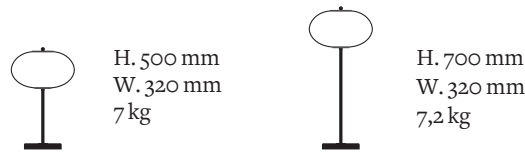

Available colors
For the glass

 Enamel Soft White	 Rich Grey	 Opale Grey	 Lemon
 Mustard Yellow	 Soft Rose	 Jade Green	

Dimensions

Glass dimensions
H. 190 mm
W. 320 mm

Light sources
1 x Led G9 / Max.10W.220V.

Electrical connection options

Power cable:
Translucent / 250 cm