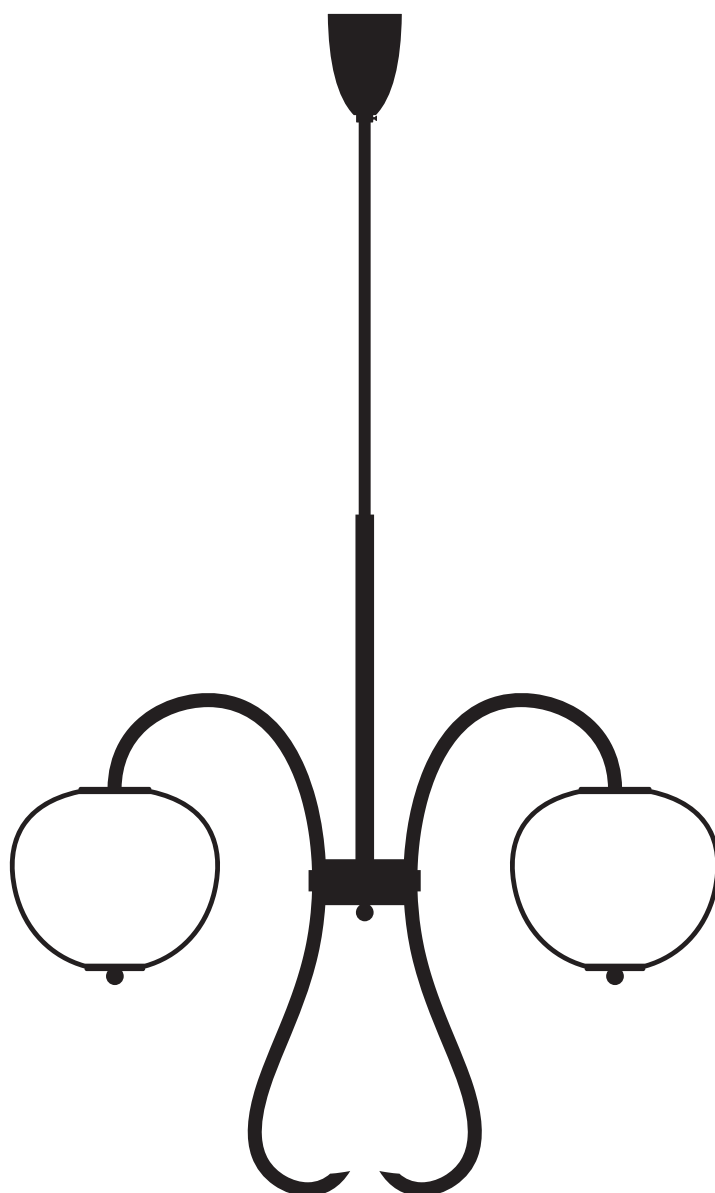

Product
sheet